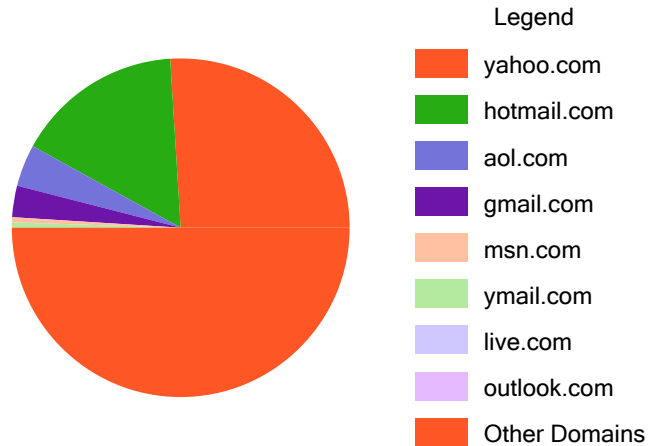

Overview Report

data_appends.txt

Top Domains

Name	# of emails
yahoo.com	1049264 (52%)
hotmail.com	637505 (32%)
aol.com	152564 (8%)
gmail.com	118773 (6%)
msn.com	24132 (1%)
ymail.com	17058 (1%)
live.com	594 (0%)
outlook.com	110 (0%)

Total Domains: 8

Validation Results

Status	# of emails
Valid	1249604 (62%)
Invalid	735273 (37%)
Unknown	0 (0%)
Abuse	148 (1%)
Spamtraps	148 (0%)
Catch-all	0 (0%)
Do Not Mail	1721 (0%)

Data Appends

Type	# of emails
First Name	813608 (41%)
Last Name	216868 (11%)
Gender	538166 (27%)
Location	370397 (19%)
Creation Date	662125 (33%)