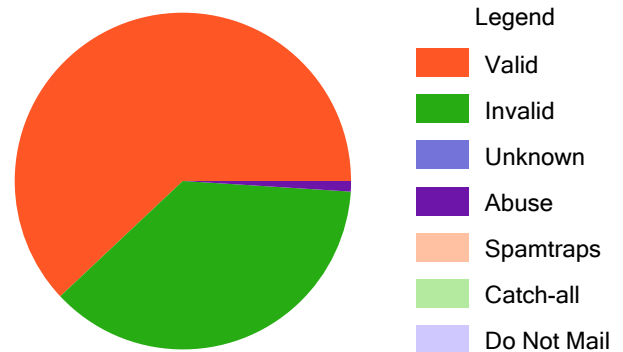

Overview Report

data_appends.txt

Top Domains

Name	# of emails
yahoo.com	1049264 (52%)
hotmail.com	637505 (32%)
aol.com	152564 (8%)
gmail.com	118773 (6%)
msn.com	24132 (1%)
ymail.com	17058 (1%)
live.com	594 (0%)
outlook.com	110 (0%)

Total Domains: 8

Validation Results

Status	# of emails
Valid	1249604 (62%)
Invalid	735273 (37%)
Unknown	0 (0%)
Abuse	148 (1%)
Spamtraps	148 (0%)
Catch-all	0 (0%)
Do Not Mail	1721 (0%)

Data Appends

Type	# of emails
First Name	813608 (41%)
Last Name	216868 (11%)
Gender	538166 (27%)
Location	370397 (19%)
Creation Date	662125 (33%)